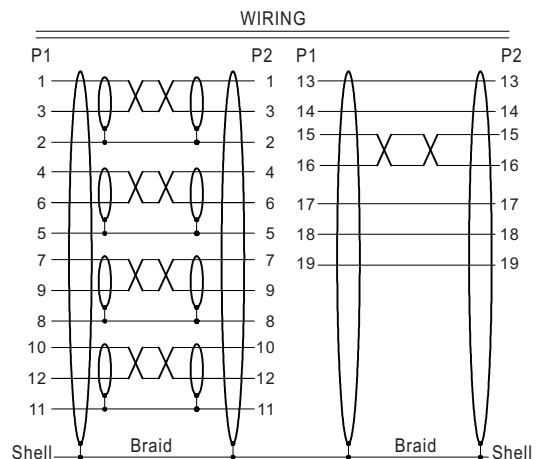

Material List

- ① HDMI/MALE: HDMI/MALE Sold Type the Pin Gold Plating, Black PBT, Shell Gold Plating.
- ② Molding: 45 degree PVC, Color : Black
- ③ Inner Mold: PE, Color:Transparent
- ④ Cable: {[28AWG(7/0.127mm Stranded Tinned Copper)+Drain(7/0.127mm Stranded Tinned Copper+AL-Foil)]*4P+[28AWG(7/0.127mm Stranded Tinned Copper)]*1P+[28AWG(7/0.127mm Stranded Tinned Copper)*5C]}+AL-Foil+Braid(24/7/0.12mm Tinned Copper), Jacket (OD: 7.3±0.2mm Black PVC)