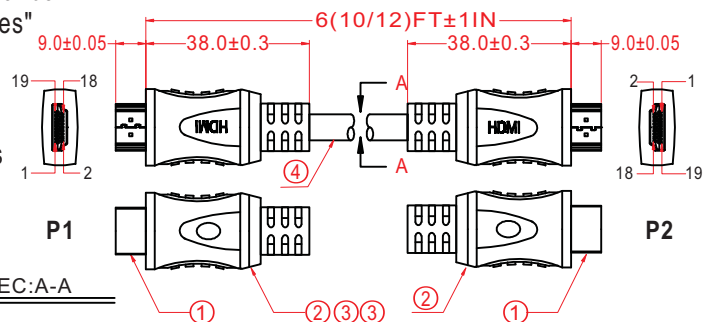

Material List

- ① HDMI/MALE: HDMI/MALE Sold Type the Pin Gold Plating, Black PBT, Shell Gold Plating.
- ② Molding: 45 degree PVC, Color : Black
- ③ Inner Mold: PE, Color:Transparent
- ④ Cable: {[28AWG(7/0.127mm Stranded Tinned Copper)+Drain(7/0.127mm Stranded Tinned Copper+AL-Foil)]*4P+[28AWG(7/0.127mm Stranded Tinned Copper)]*1P+[28AWG(7/0.127mm Stranded Tinned Copper)*5C]}+AL-Foil+Braid(24/7/0.12mm Tinned Copper), Jacket (OD: 7.3±0.2mm Black PVC)