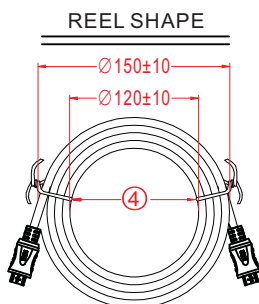

Material List

- ① HDMI/MALE: HDMI/MALE Sold Type the Pin Gold Plating, Black PBT, Shell Gold Plating.
- ② Molding: 45 degree PVC, Color : Black
- ③ Inner Mold: PE, Color:Transparent
- ④ Cable: {[28AWG(7/0.127mm Stranded Tinned Copper)+Drain(7/0.127mm Stranded Tinned Copper+AL-Foil)]*4P+[28AWG(7/0.127mm Stranded Tinned Copper)]*1P+[28AWG(7/0.127mm Stranded Tinned Copper)*5C]}+AL-Foil+Braid(24/7/0.12mm Tinned Copper), Jacket (OD: 7.3±0.2mm Black PVC)